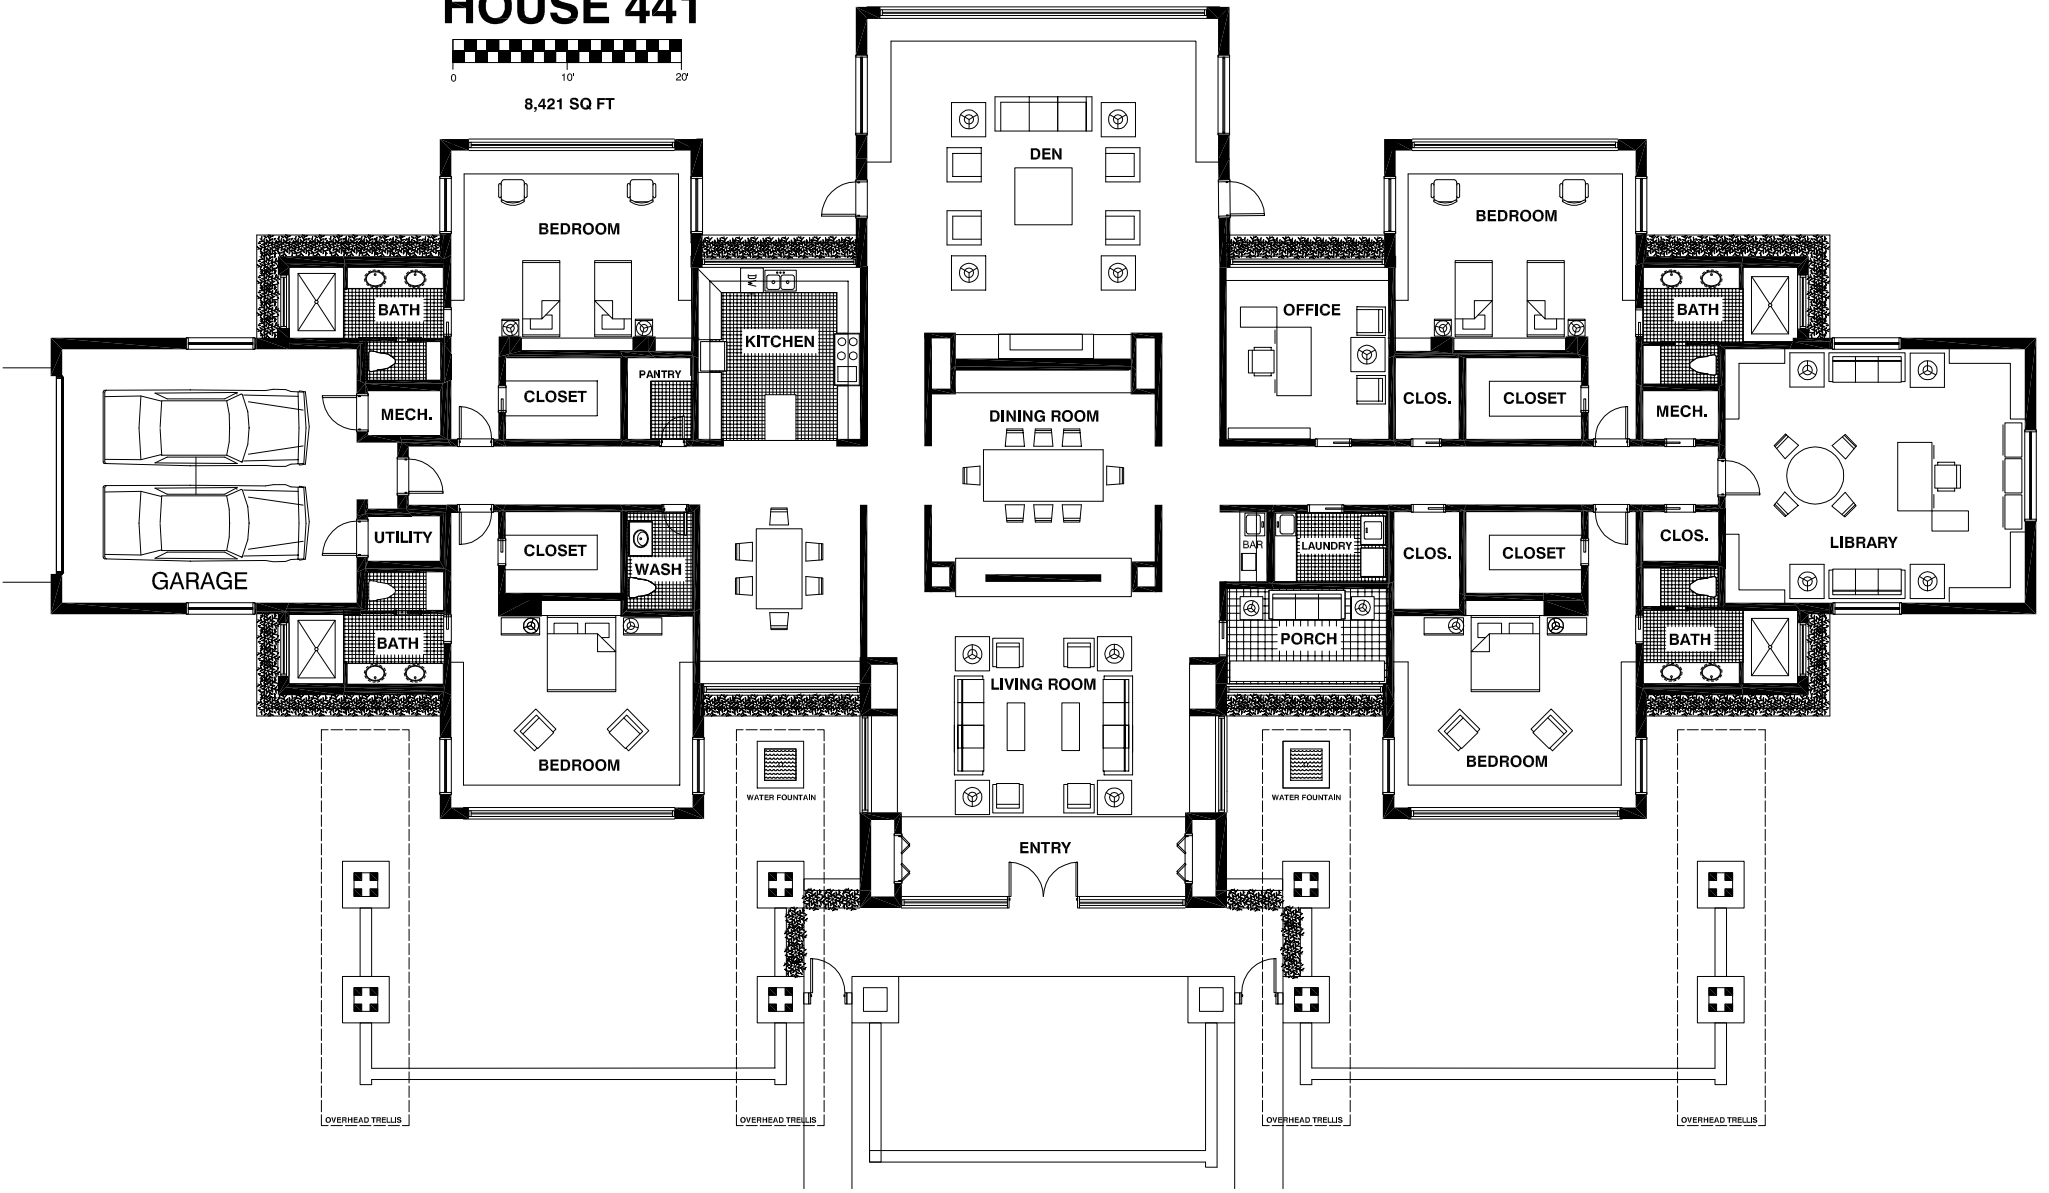

HOUSE 441

8,421 SQ FT

OVERHEAD TRELLIS

OVERHEAD TRELLIS

OVERHEAD TRELLIS

OVERHEAD TRELLIS

HOUSE 442

7,825 SQ FT

HOUSE 443

8,728 SQ FT

HOUSE 444

7,389 SQ FT

HOUSE 445

7,929 SQ FT

HOUSE 446

7,877 SQ FT

HOUSE 447

7,524 SQ. FT.

HOUSE 448

7,130 SQ. FT.