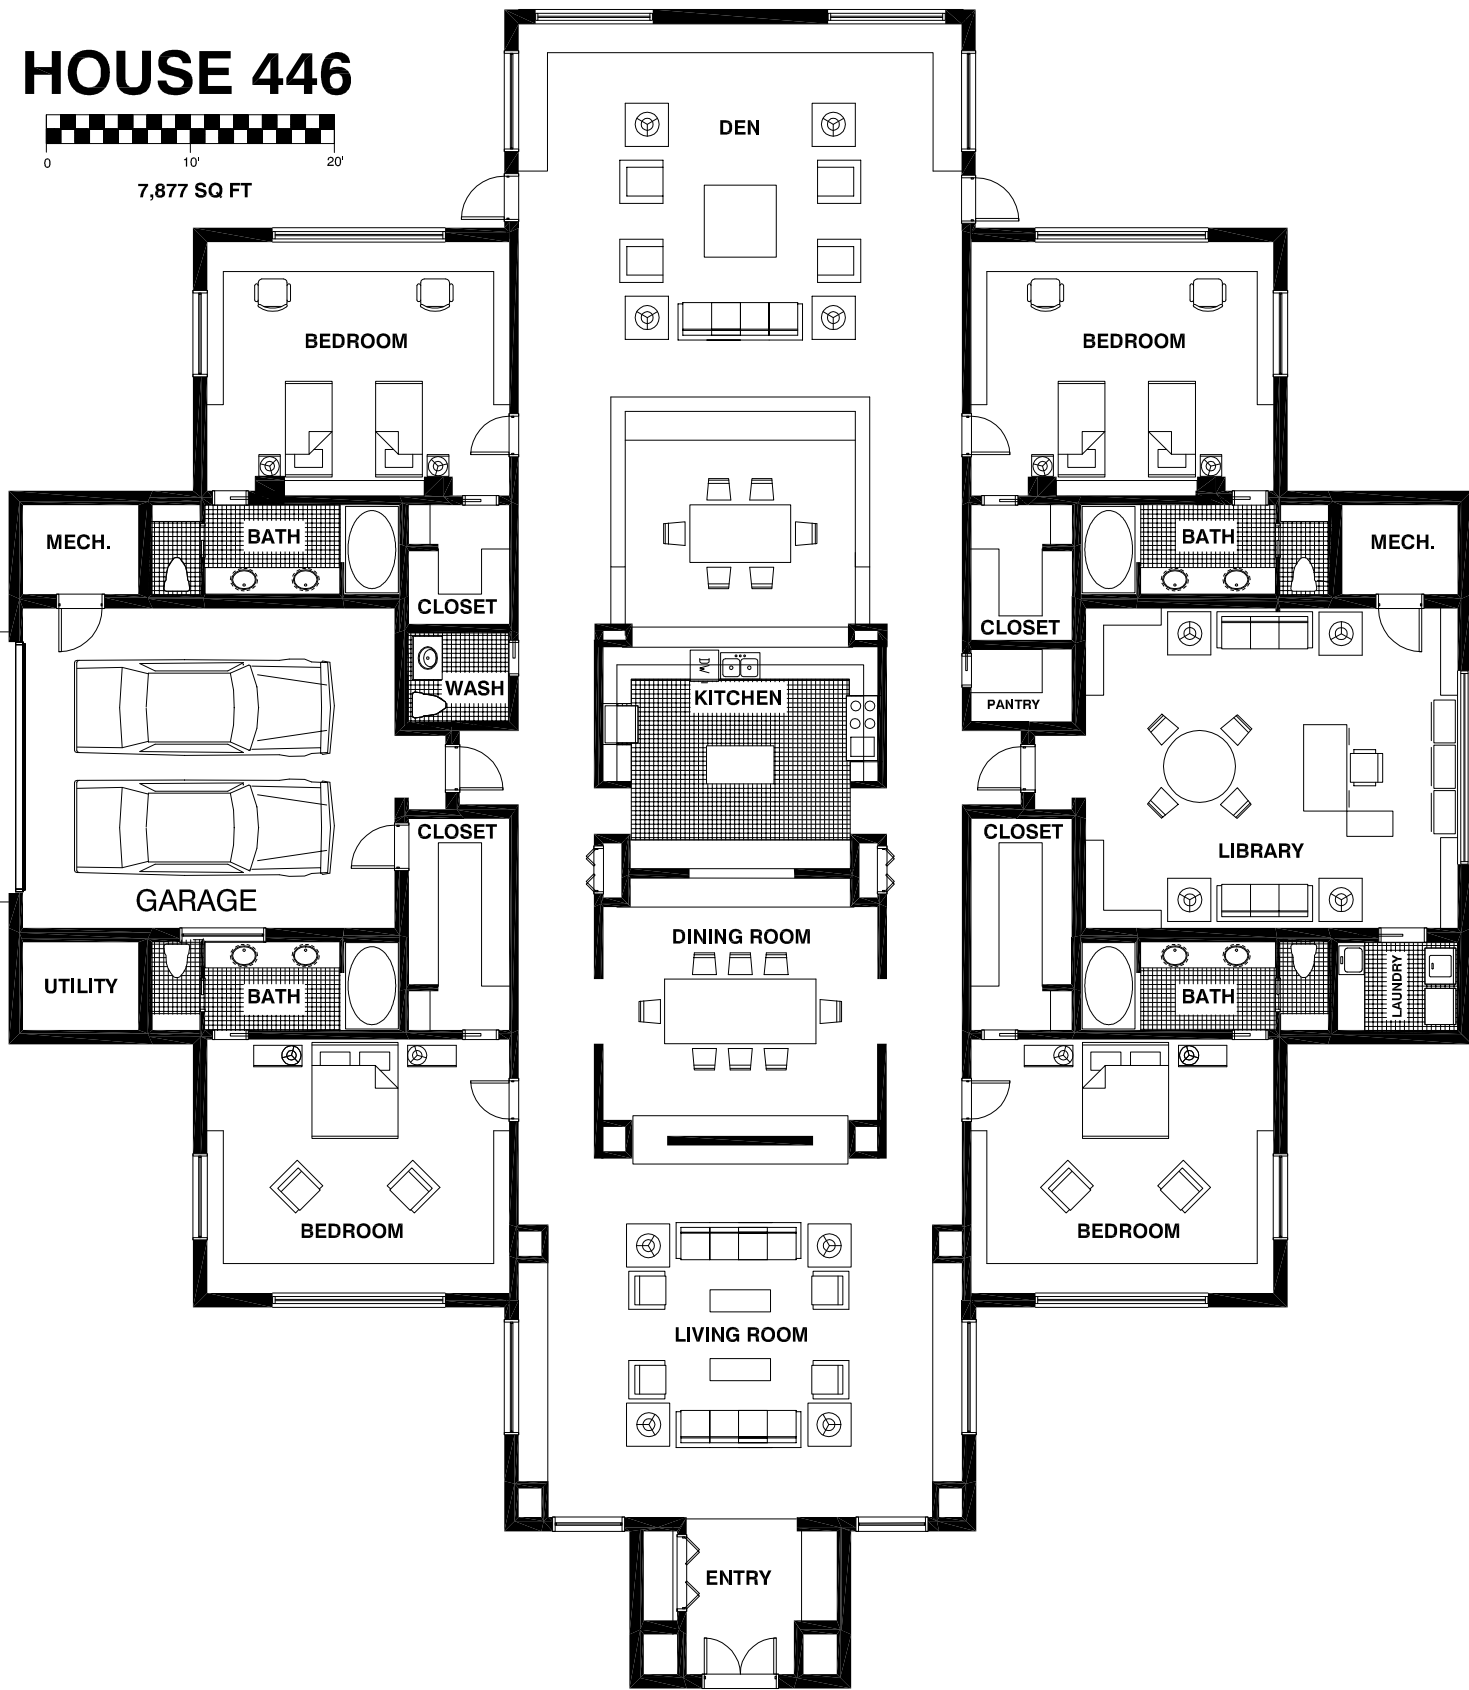

HOUSE 441

8,421 SQ FT

OVERHEAD TRELLIS

OVERHEAD TRELLIS

OVERHEAD TRELLIS

OVERHEAD TRELLIS

HOUSE 442

7,825 SQ FT

HOUSE 443

8,728 SQ FT

HOUSE 444

7,389 SQ FT

HOUSE 445

7,929 SQ FT

HOUSE 446

7,877 SQ FT

HOUSE 447

7,524 SQ. FT.

HOUSE 448

7,130 SQ. FT.