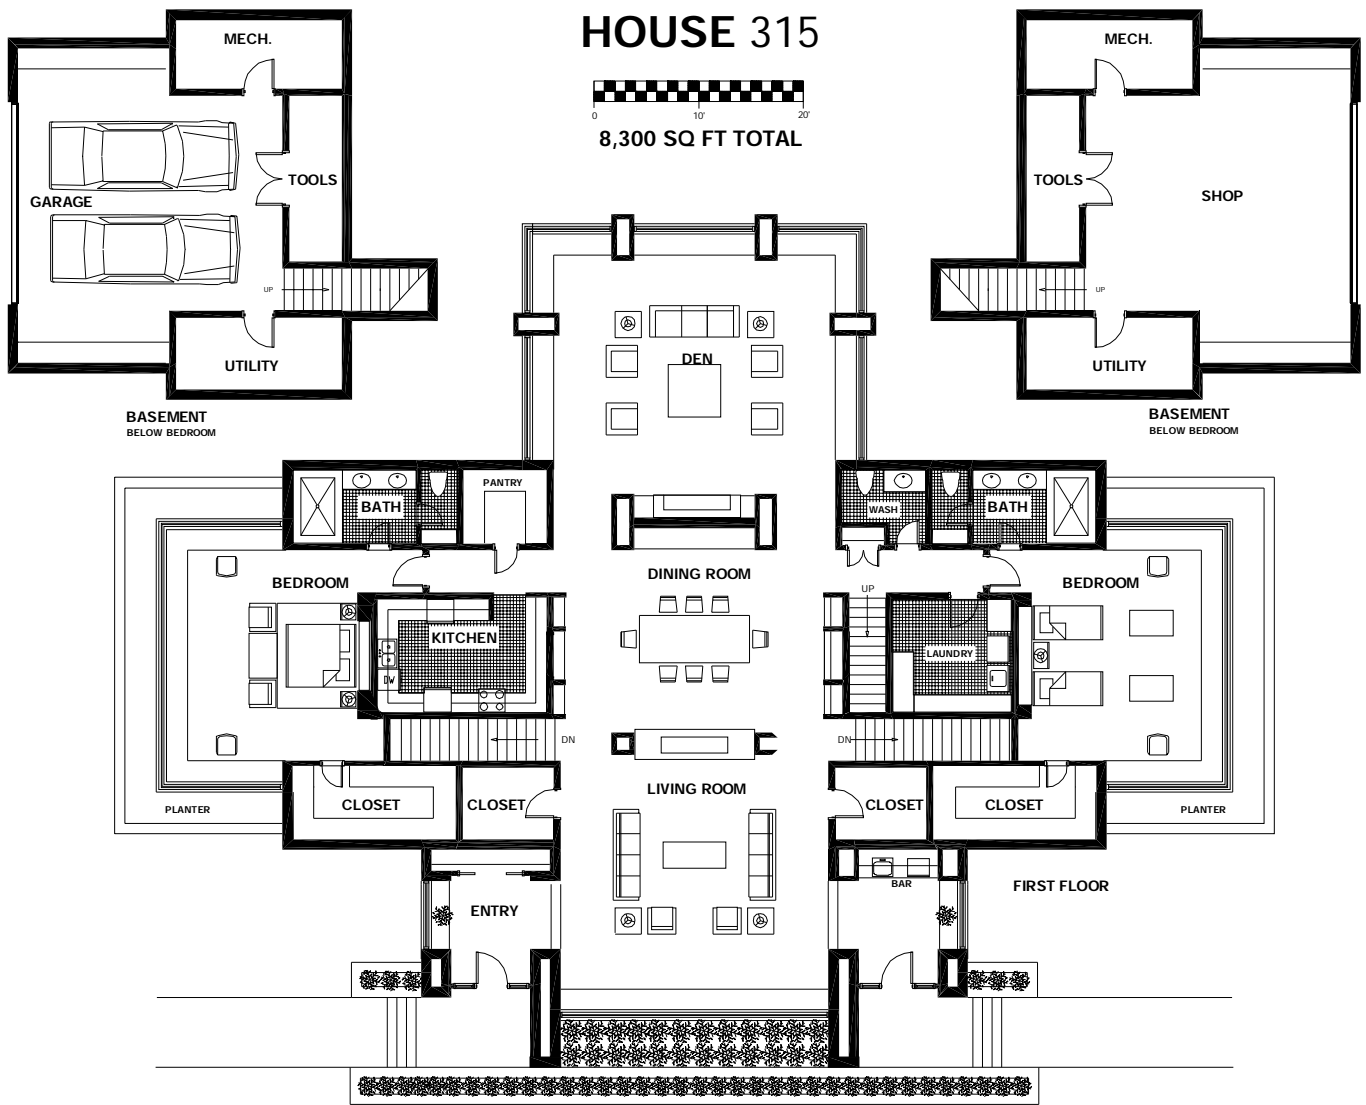

# HOUSE 313

3,830 SF FT

# HOUSE 315

8,300 SQ FT TOTAL

# HOUSE 316

7,340 SQ FT TOTAL