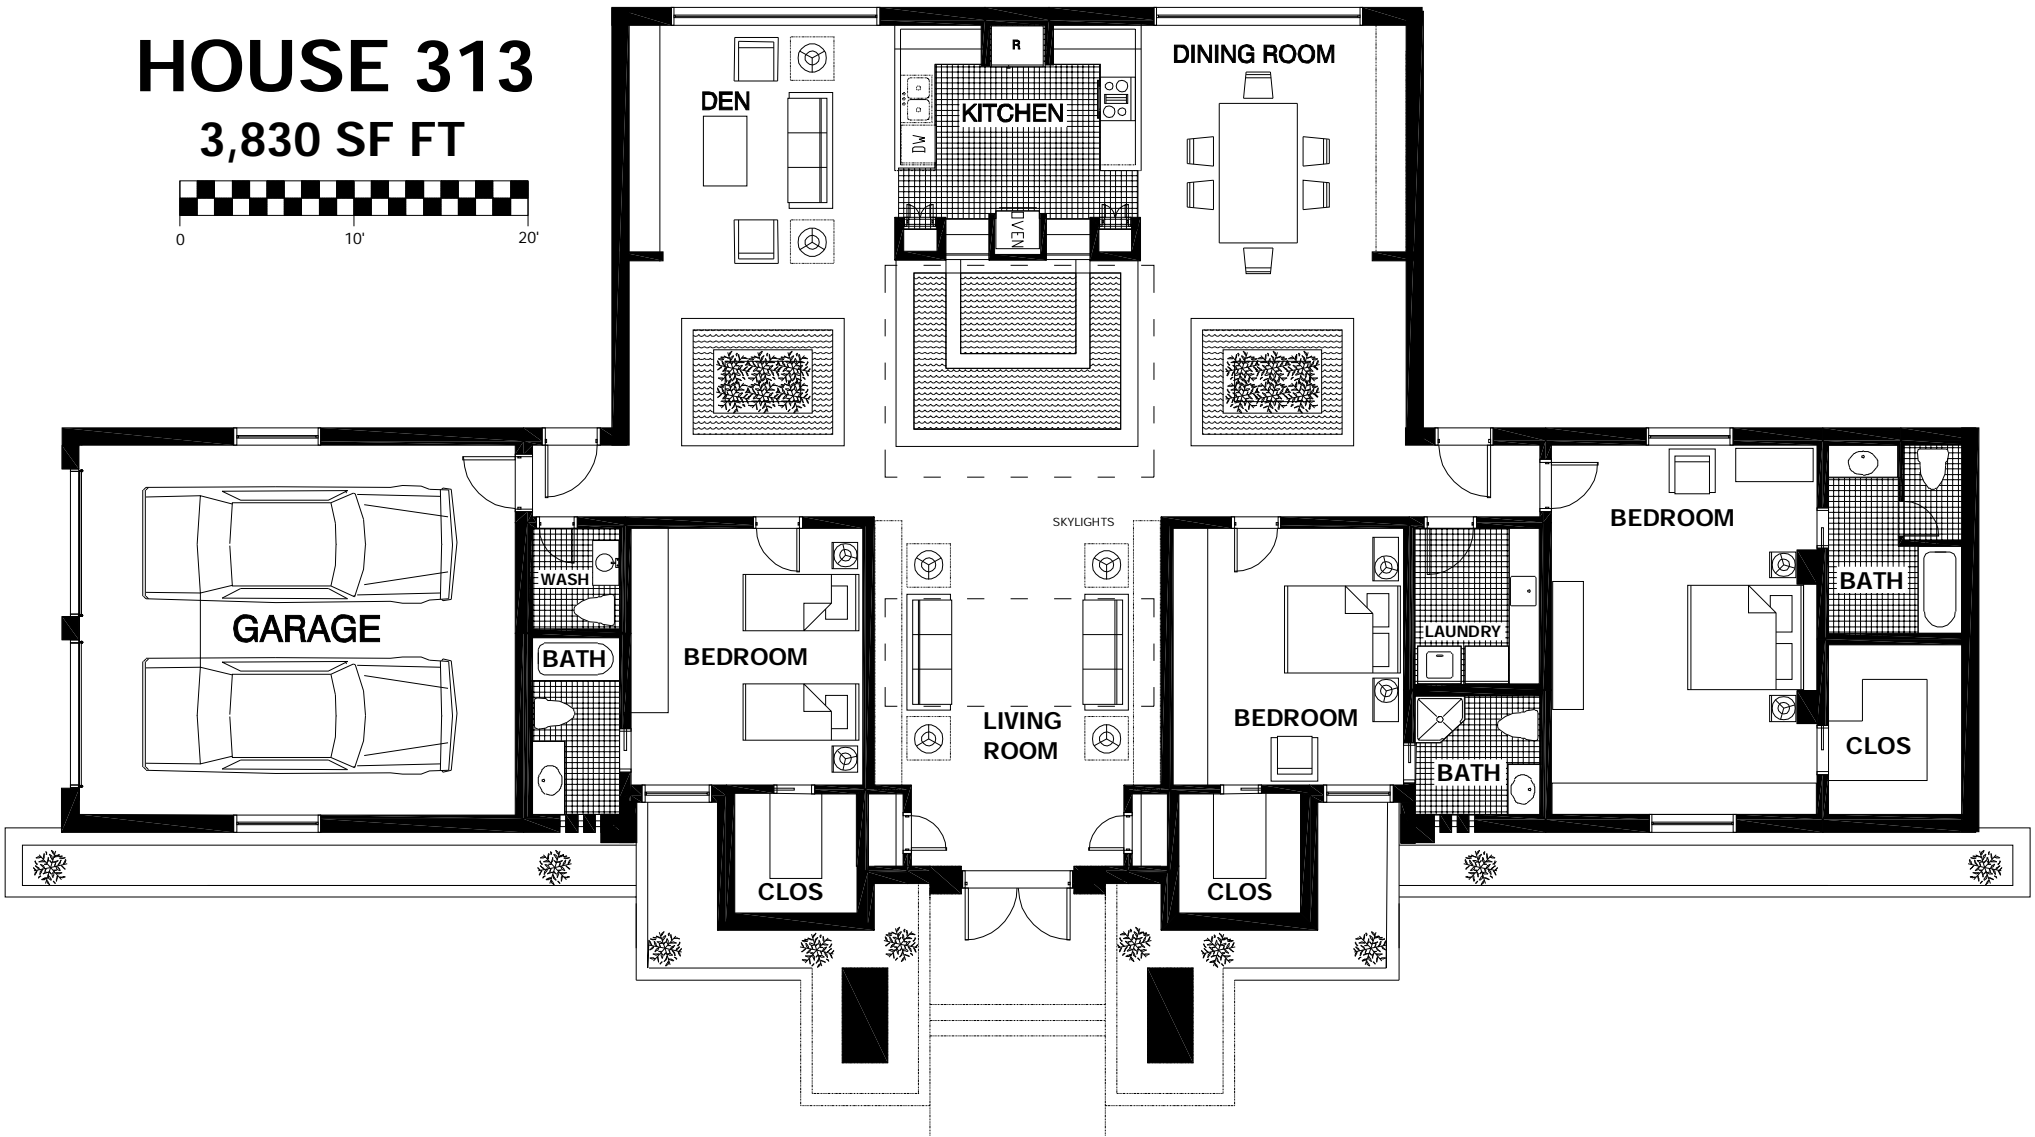

# HOUSE 313

3,830 SF FT

# HOUSE 315

8,300 SQ FT TOTAL

# HOUSE 316

7,340 SQ FT TOTAL