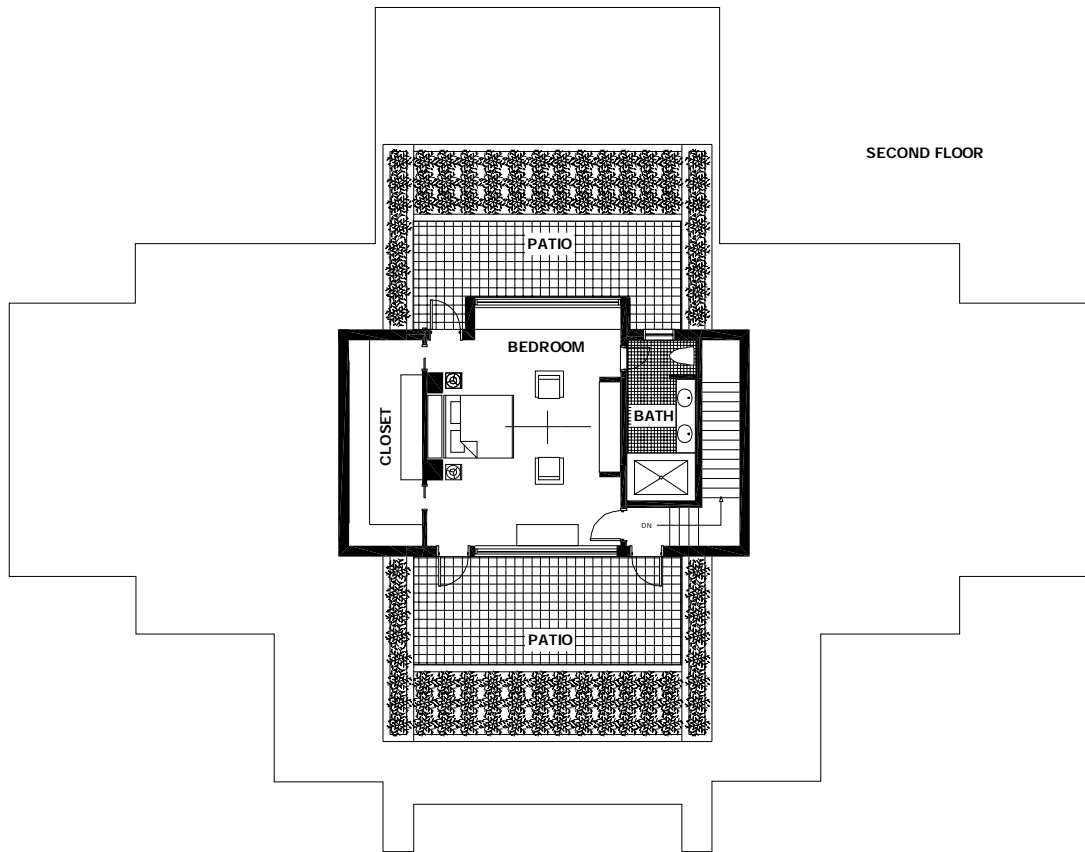

# HOUSE 313

3,830 SF FT

# HOUSE 315

8,300 SQ FT TOTAL

# HOUSE 316

7,340 SQ FT TOTAL