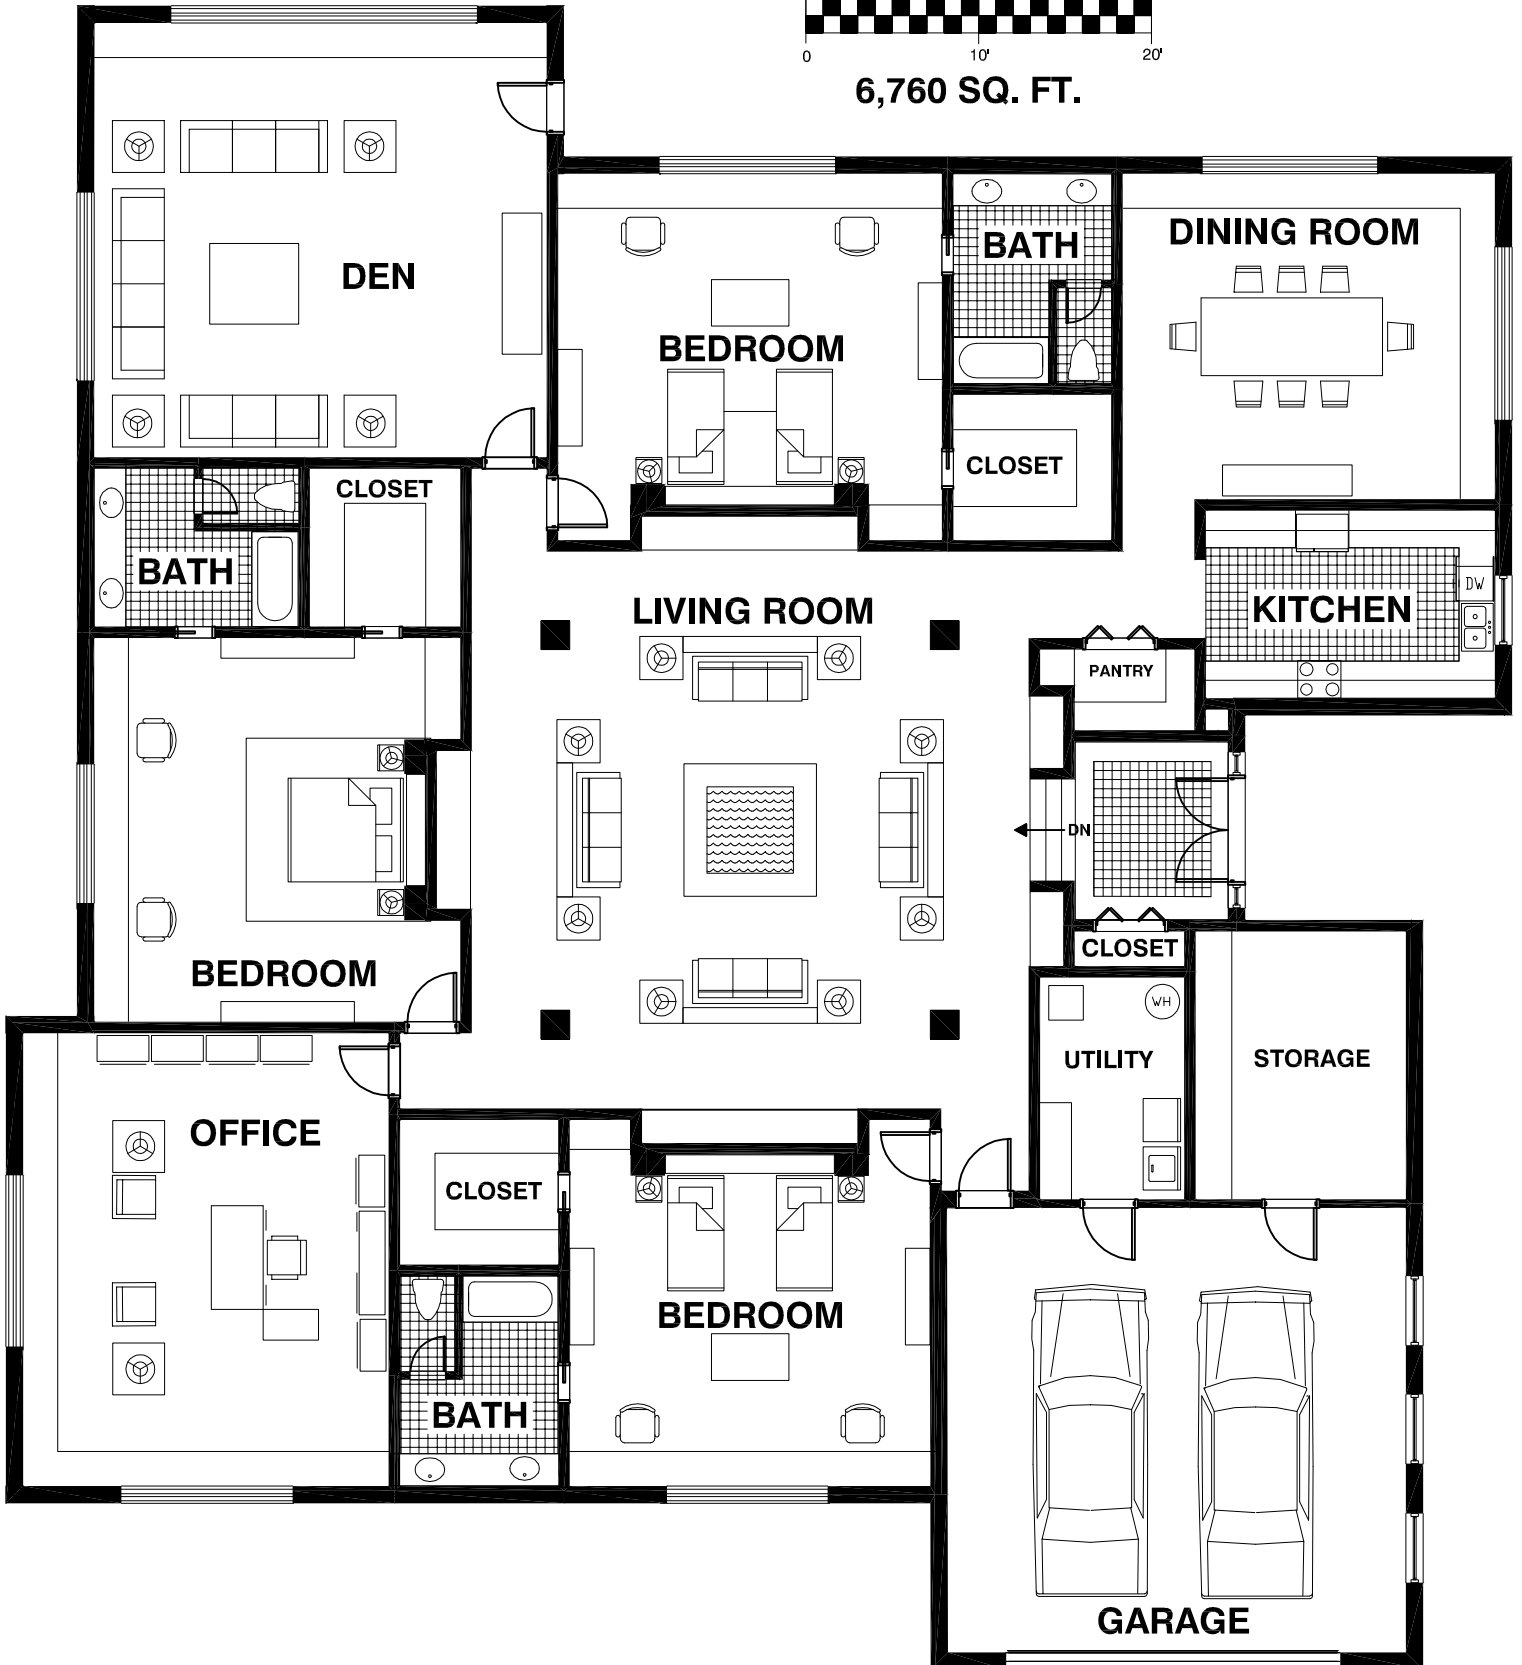

HOUSE 301

7,280 SQ. FT.

FEATURES: GRASS BERMS,
GARDENS FOR BEDROOMS,
LIVING ROOM, AND DEN.

HOUSE 302

6,462 SQ. FT.

HOUSE 303

6,760 SQ. FT.

HOUSE 304

7,150 SQ. FT.

FEATURE: INTERIOR
POOL BENEATH ARBOR
AND SKYLIGHT