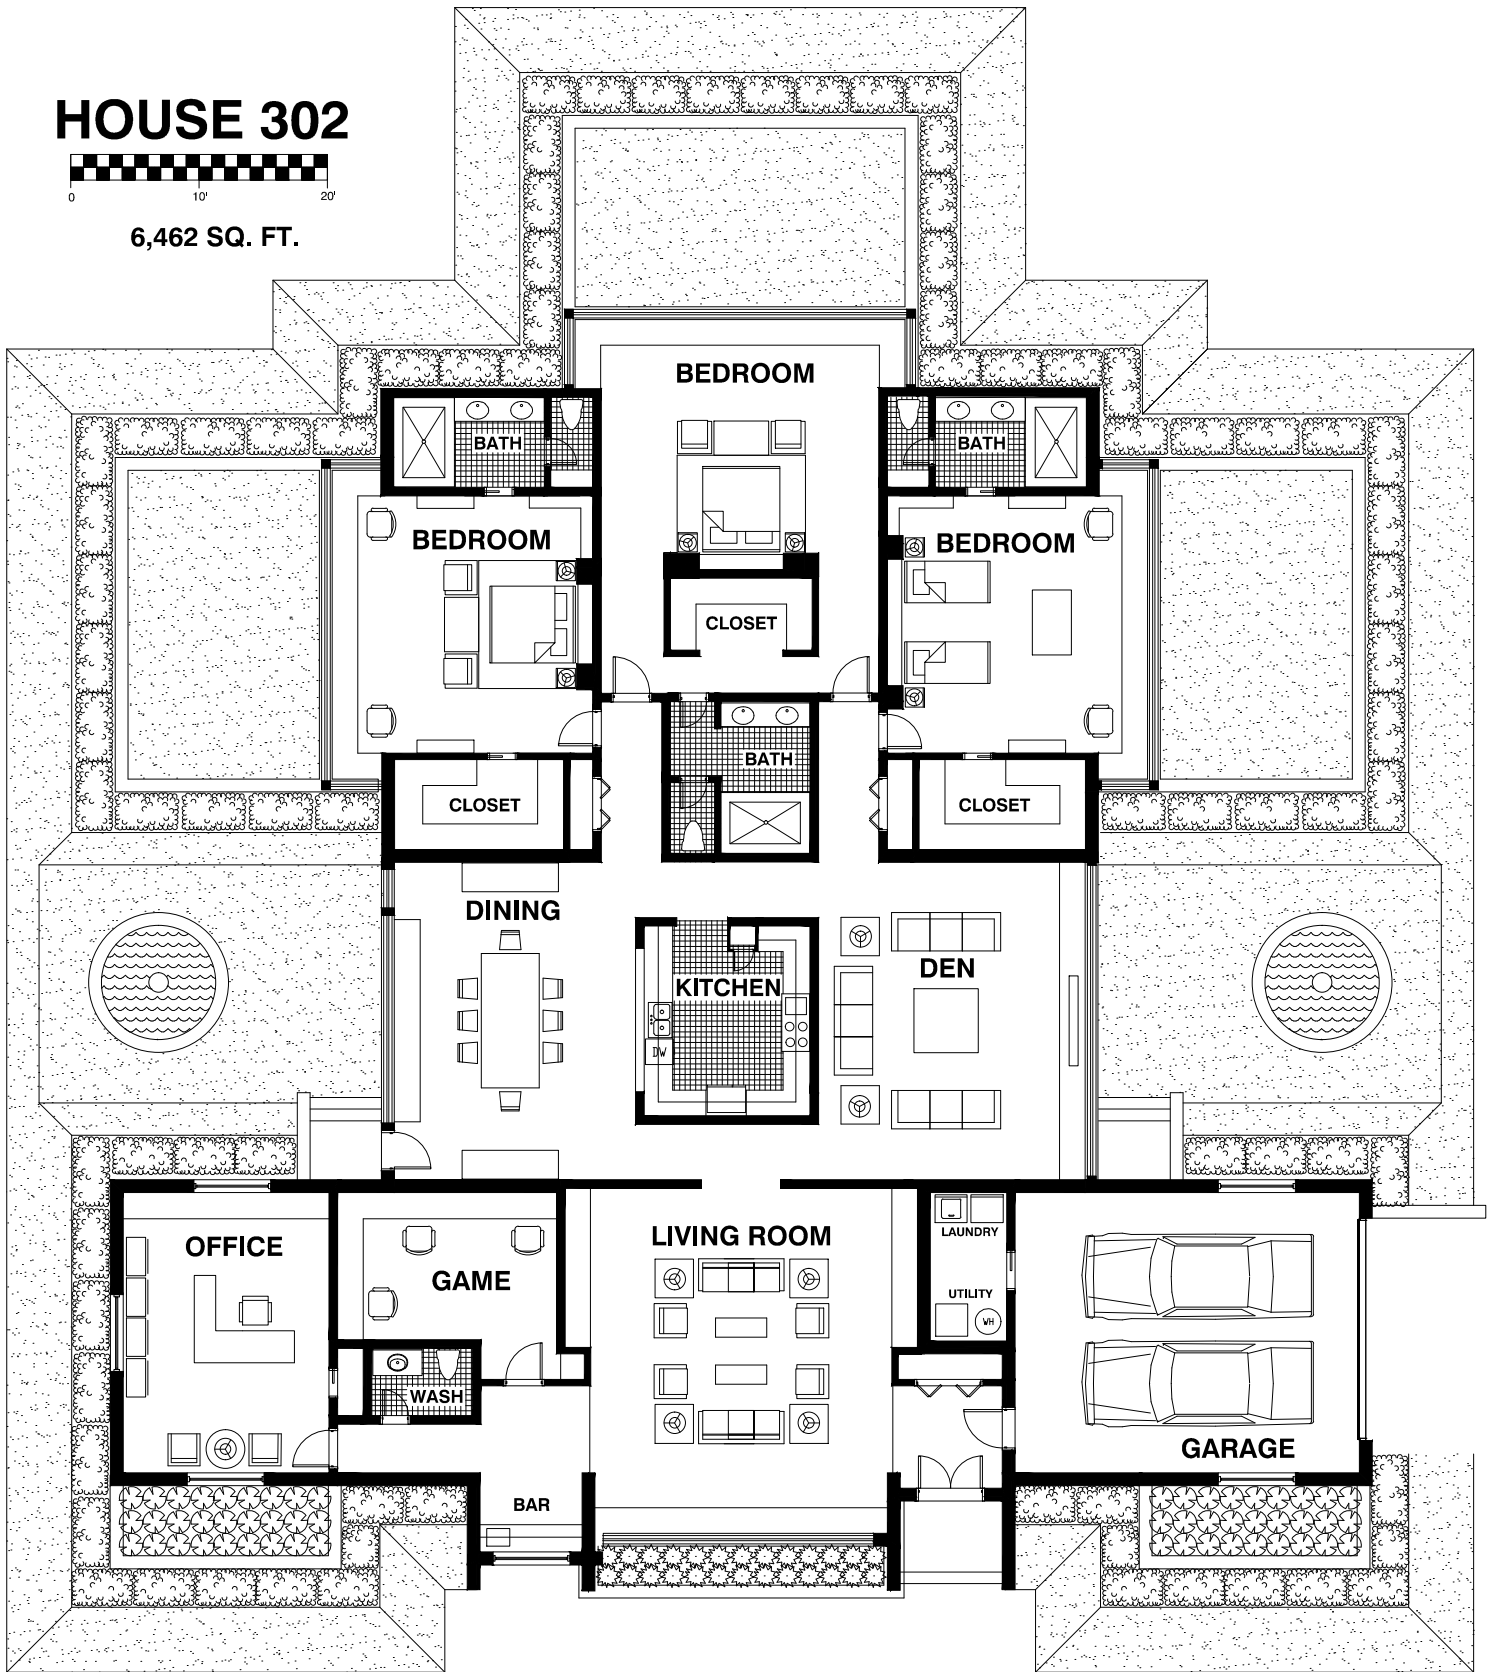

HOUSE 301

7,280 SQ. FT.

FEATURES: GRASS BERMS,
GARDENS FOR BEDROOMS,
LIVING ROOM, AND DEN.

HOUSE 302

6,462 SQ. FT.

HOUSE 303

6,760 SQ. FT.

HOUSE 304

7,150 SQ. FT.

FEATURE: INTERIOR
POOL BENEATH ARBOR
AND SKYLIGHT