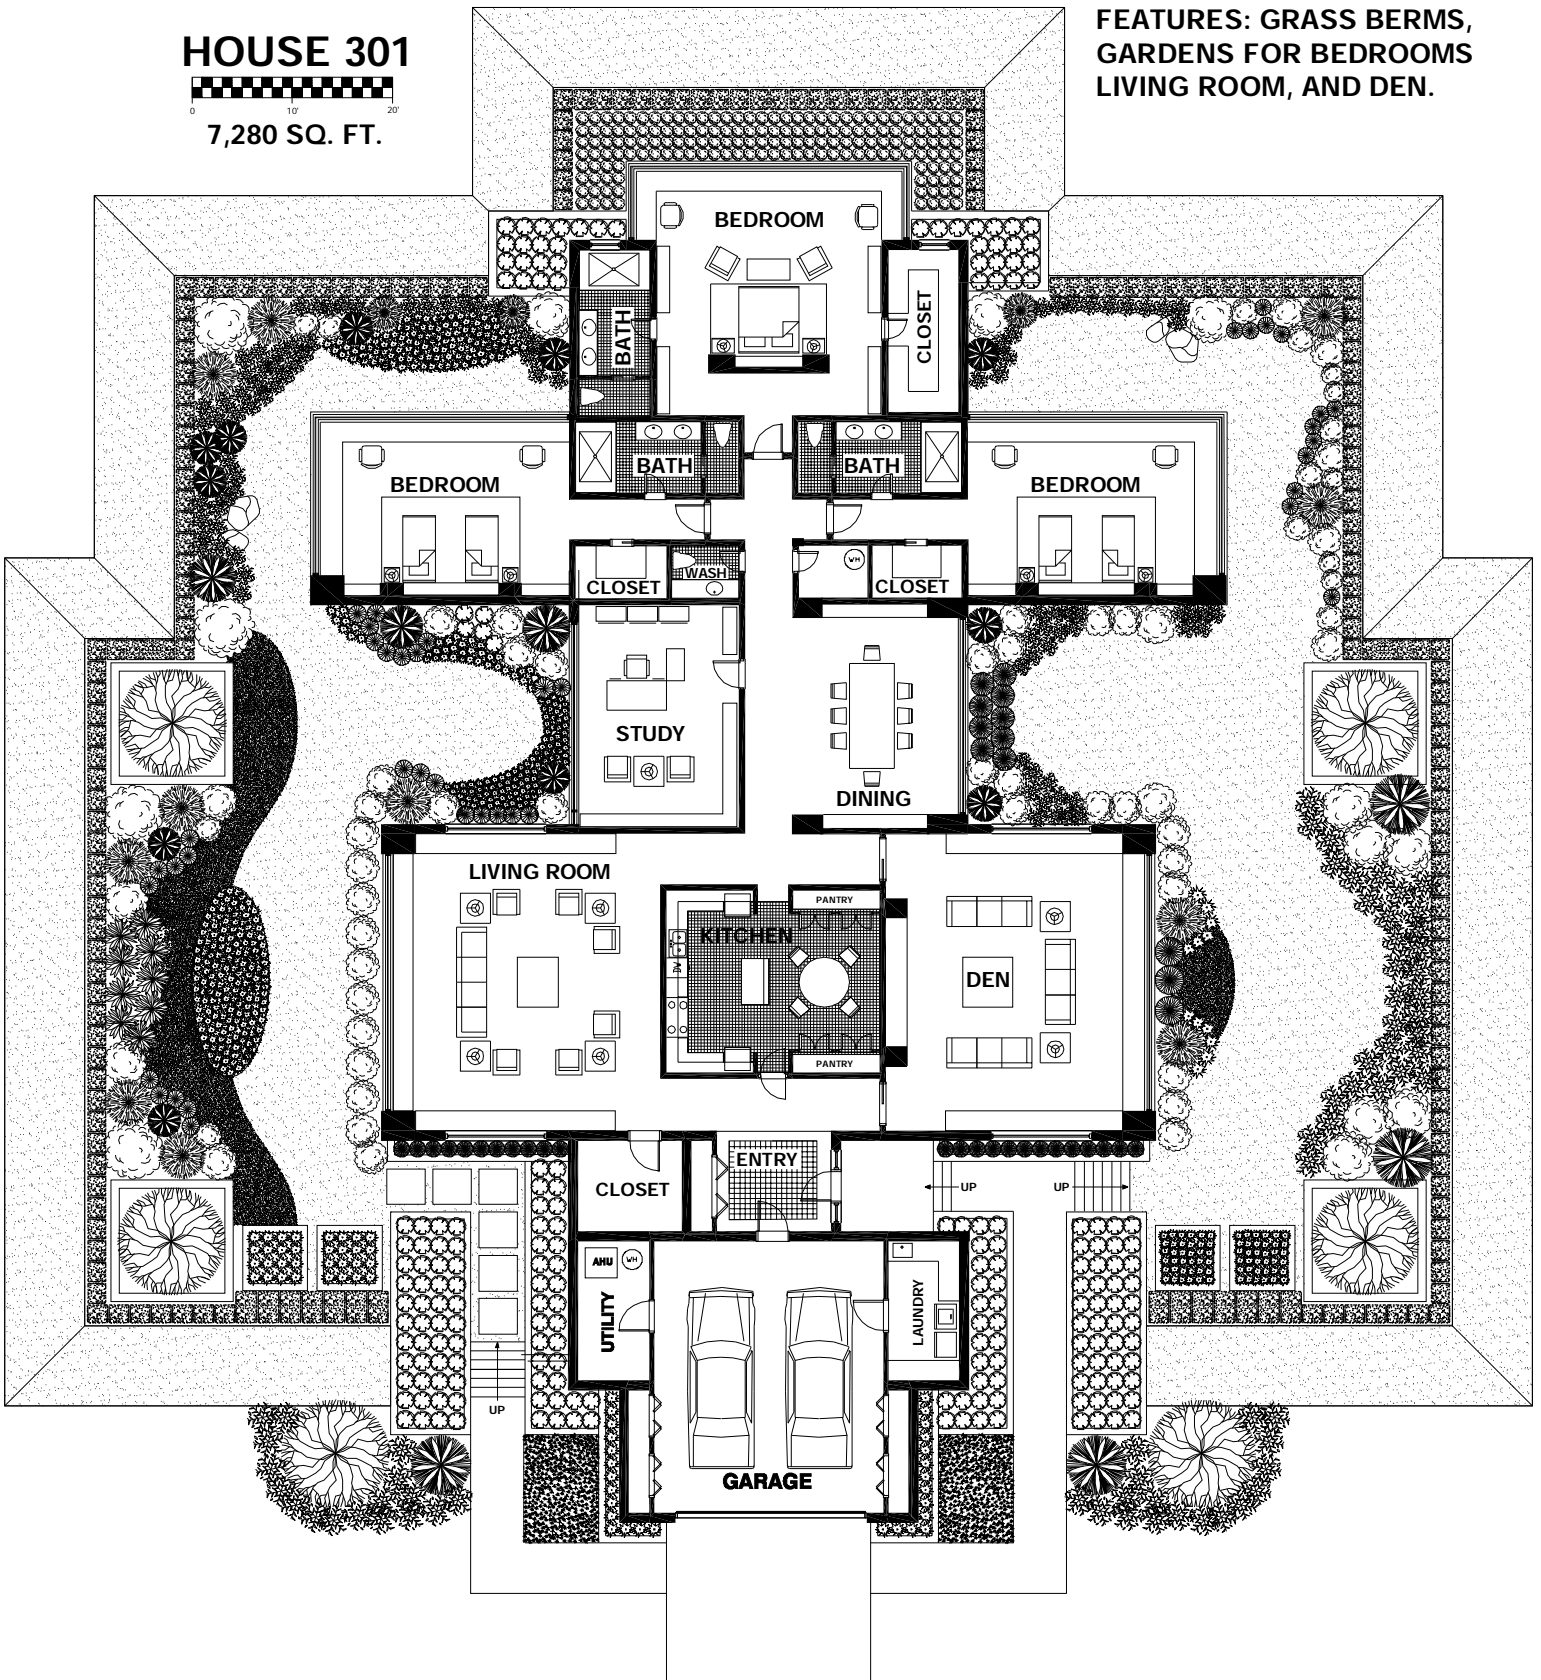

HOUSE 301

7,280 SQ. FT.

FEATURES: GRASS BERMS,
GARDENS FOR BEDROOMS,
LIVING ROOM, AND DEN.

HOUSE 302

6,462 SQ. FT.

HOUSE 303

6,760 SQ. FT.

HOUSE 304

7,150 SQ. FT.

FEATURE: INTERIOR
POOL BENEATH ARBOR
AND SKYLIGHT