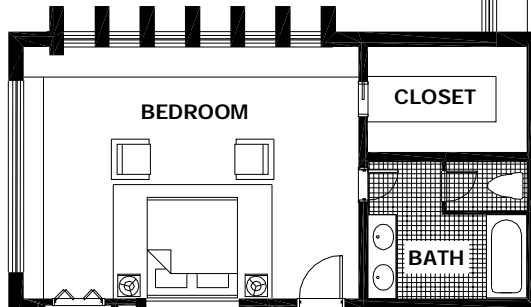

HOUSE 485

7,150 SQ FT

GARAGE

MECH.

UTILITY

ENTRY

HOUSE 487

6,797 SQ. FT.

LIVING ROOM

KITCHEN

DINING ROOM

DEN

BEDROOM

CLOSET

BATH

BEDROOM