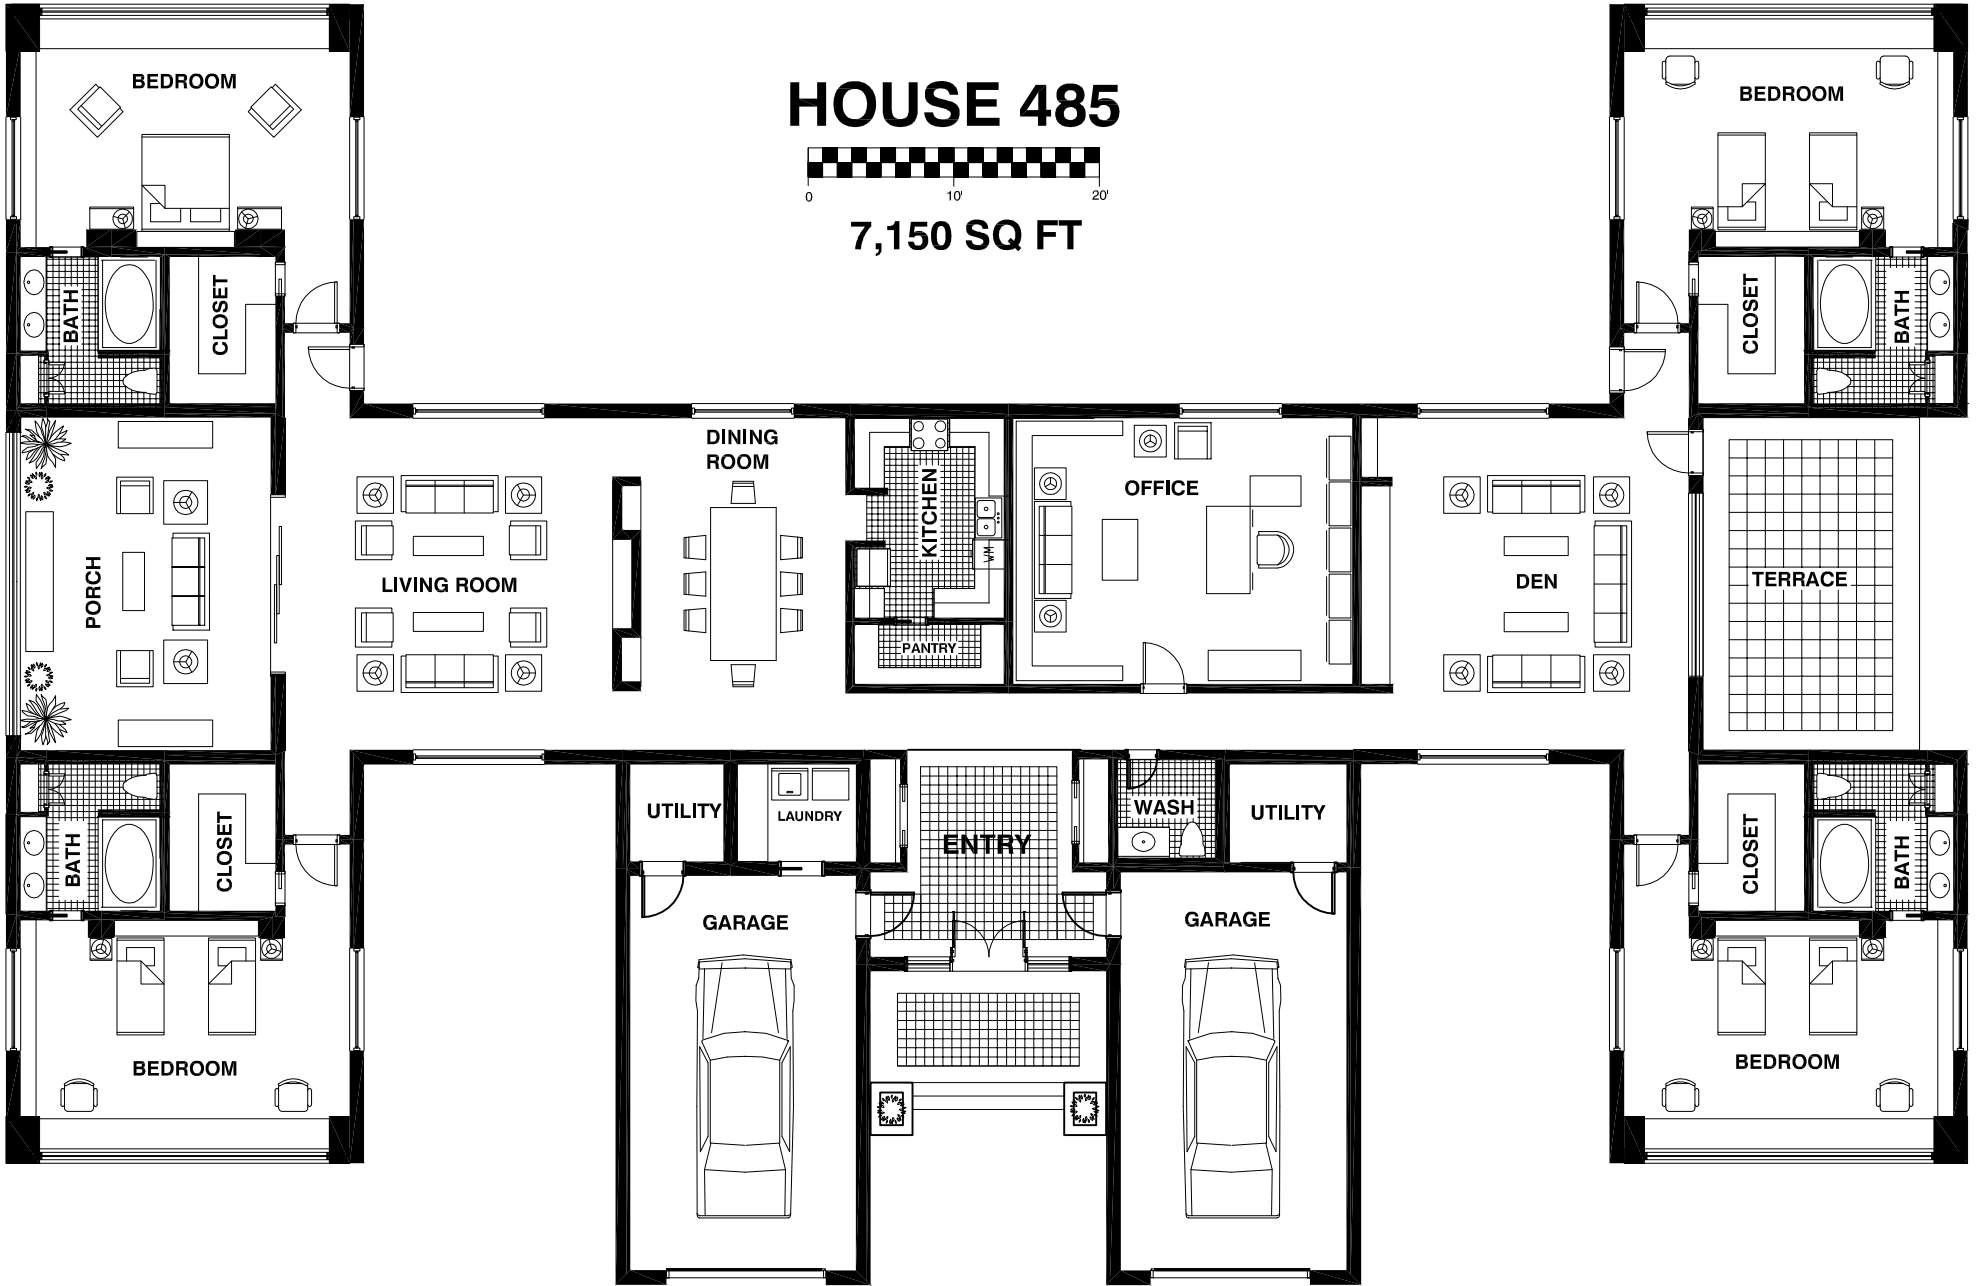

HOUSE 481

7,254 SQ. FT.

HOUSE 482

7,890 SQ. FT.

HOUSE 483

7,900 SQ FT

HOUSE 484

8,313 SQ FT TOTAL

HOUSE 485

7,150 SQ FT

GARAGE

MECH.

UTILITY

ENTRY

HOUSE 487

6,797 SQ. FT.

LIVING ROOM

KITCHEN

DINING ROOM

DEN

BEDROOM

CLOSET

BATH

BEDROOM

HOUSE 488

7,568 SQ FT