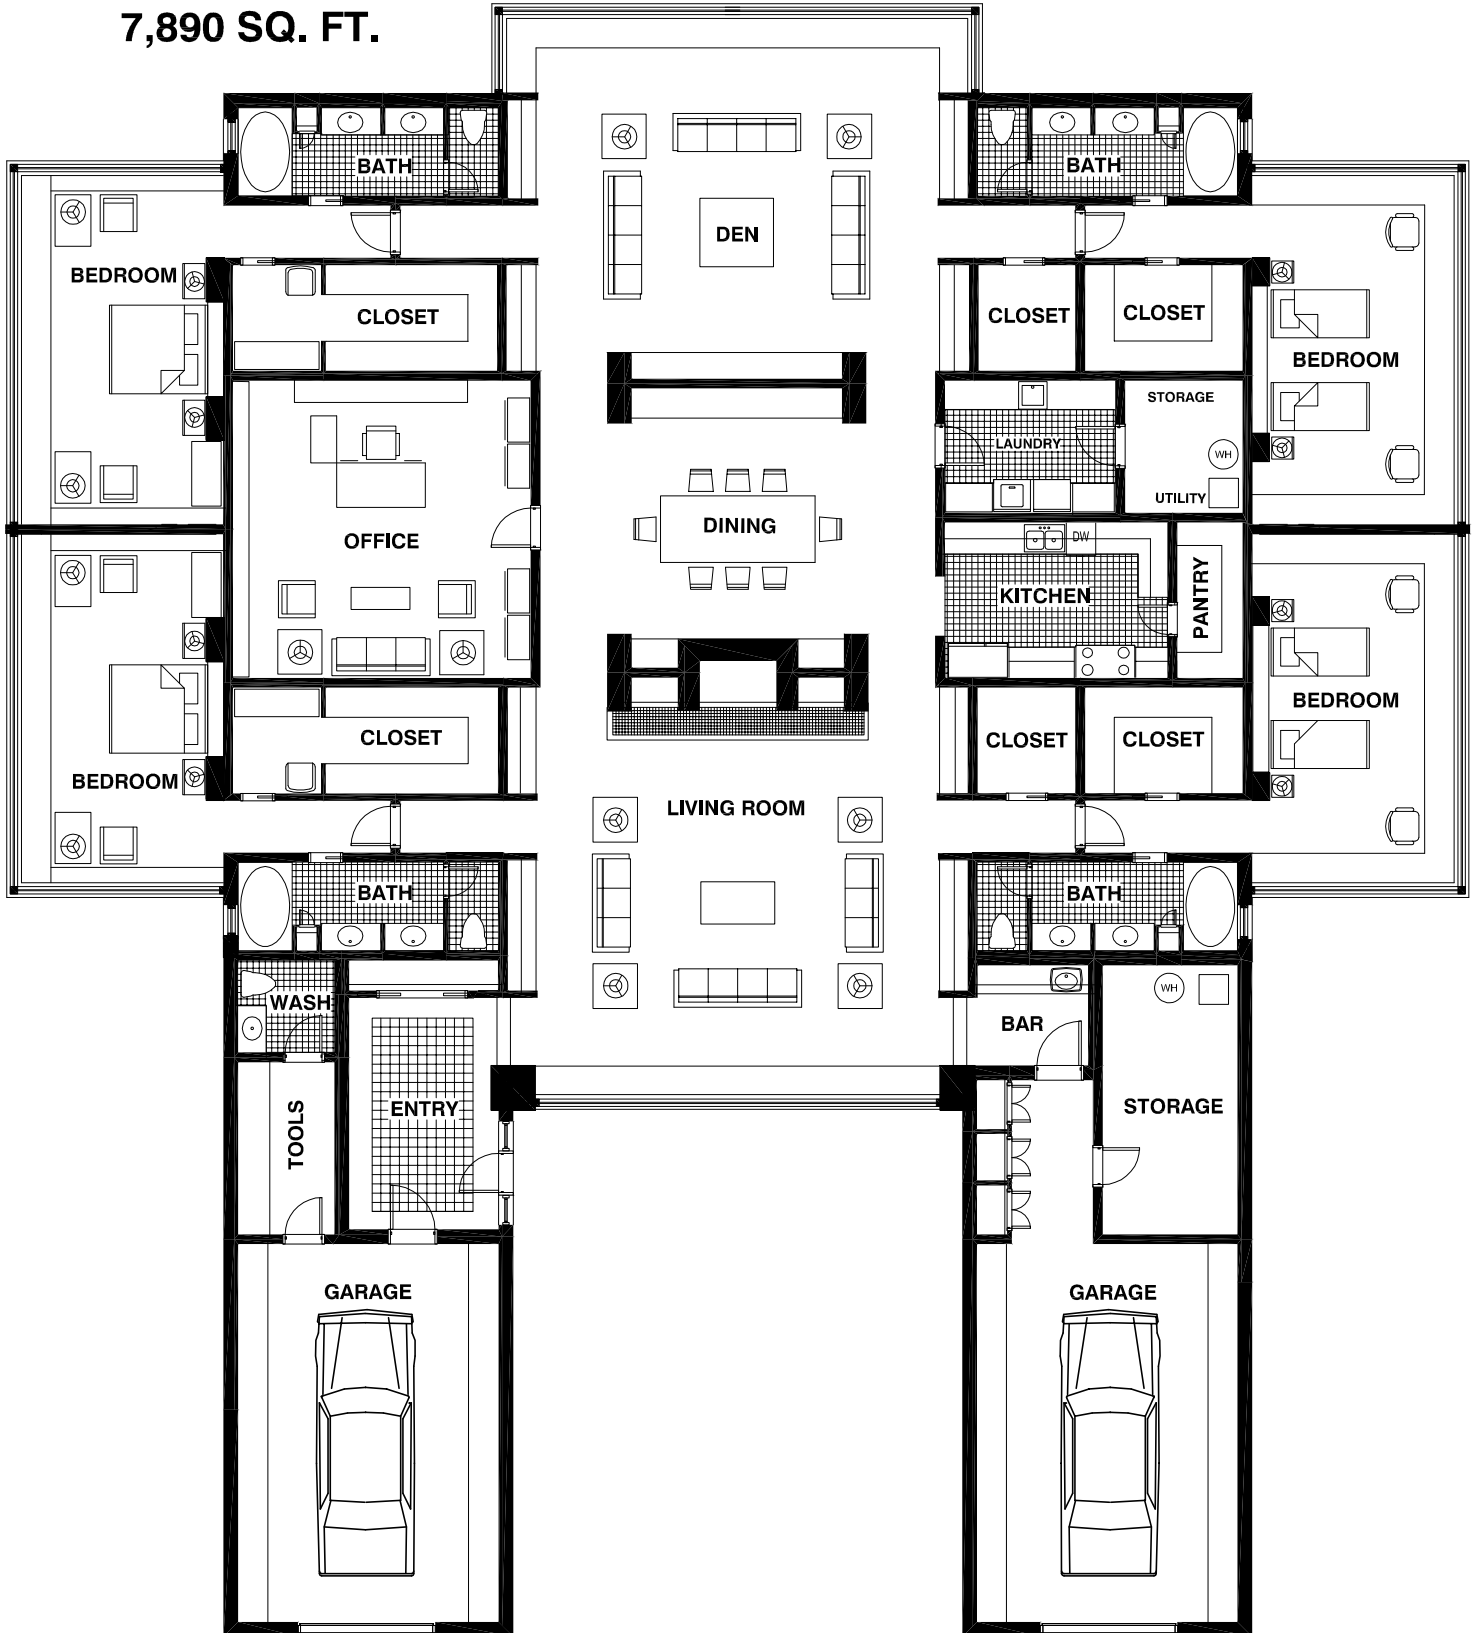

HOUSE 481

7,254 SQ. FT.

HOUSE 482

7,890 SQ. FT.

HOUSE 483

7,900 SQ FT

HOUSE 484

8,313 SQ FT TOTAL

HOUSE 485

7,150 SQ FT

GARAGE

MECH.

UTILITY

ENTRY

HOUSE 487

6,797 SQ. FT.

LIVING ROOM

KITCHEN

DINING ROOM

DEN

BEDROOM

CLOSET

BATH

BEDROOM

HOUSE 488

7,568 SQ FT