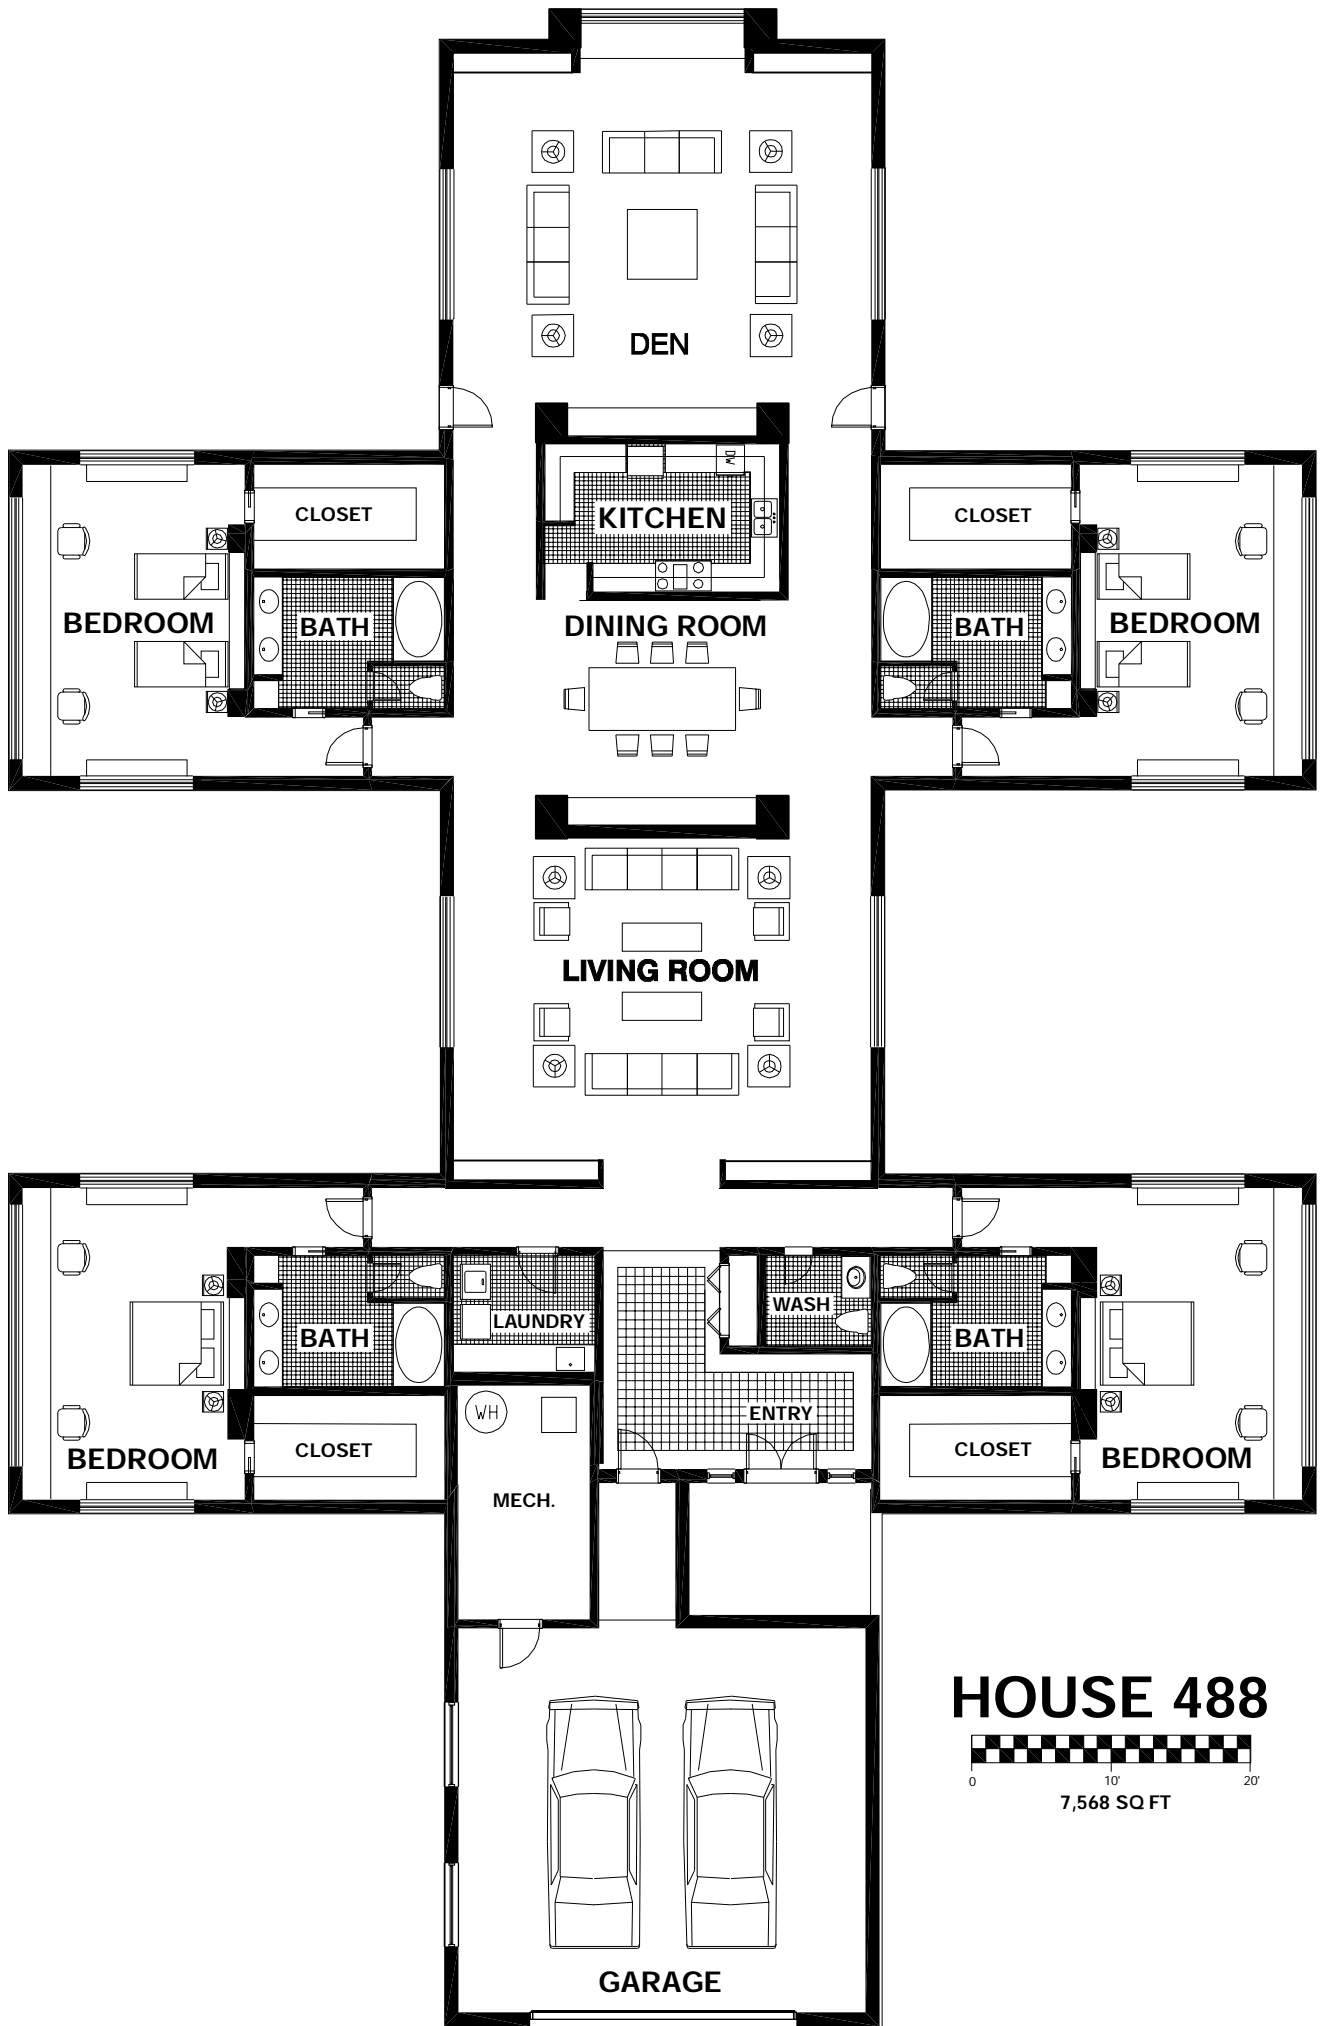

HOUSE 485

7,150 SQ FT

GARAGE

MECH.

UTILITY

ENTRY

HOUSE 487

6,797 SQ. FT.

LIVING ROOM

KITCHEN

DINING ROOM

DEN

BEDROOM

CLOSET

BATH

BEDROOM

CLOSET

BATH

BEDROOM

CLOSET

BATH

BEDROOM

CLOSET

BATH

HOUSE 488

7,568 SQ FT