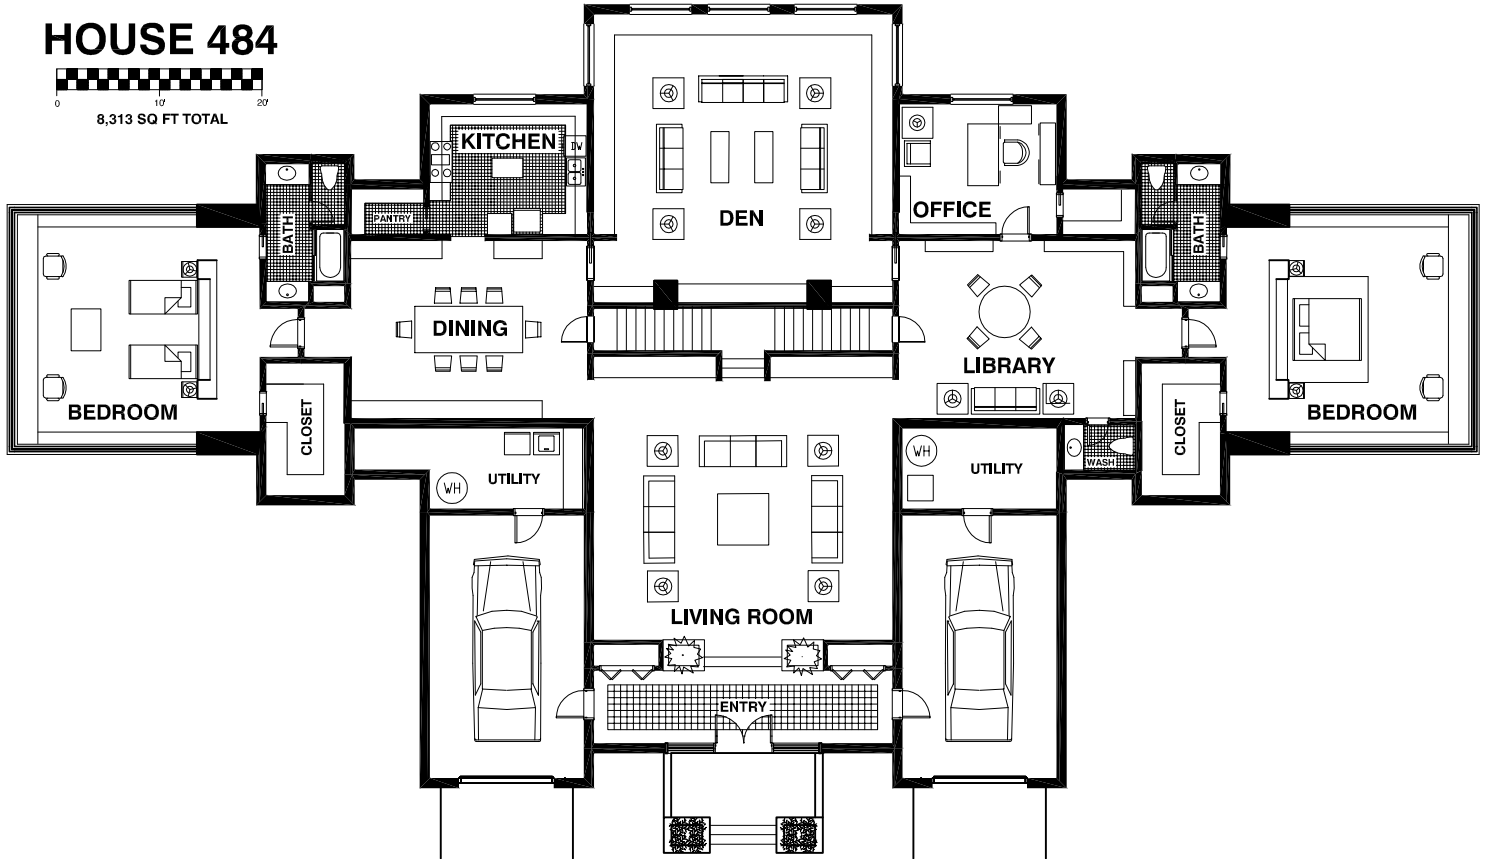

HOUSE 481

7,254 SQ. FT.

HOUSE 482

7,890 SQ. FT.

HOUSE 483

7,900 SQ FT

HOUSE 484

8,313 SQ FT TOTAL

HOUSE 485

7,150 SQ FT

GARAGE

MECH.

UTILITY

ENTRY

HOUSE 487

6,797 SQ. FT.

LIVING ROOM

KITCHEN

DINING ROOM

DEN

BEDROOM

CLOSET

BATH

BEDROOM

HOUSE 488

7,568 SQ FT