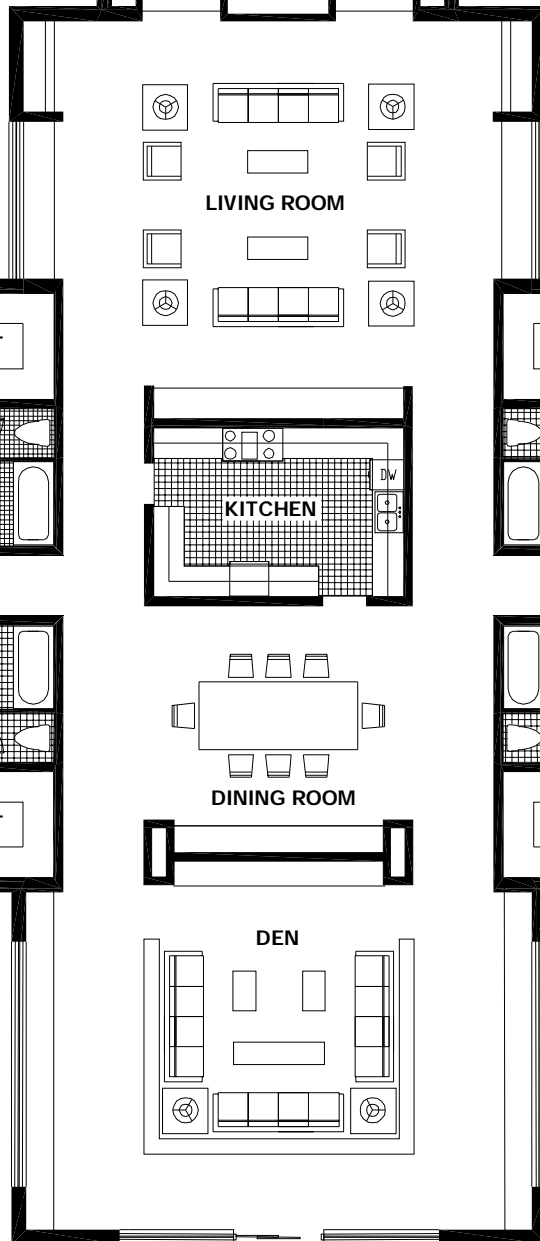

HOUSE 481

7,254 SQ. FT.

HOUSE 482

7,890 SQ. FT.

HOUSE 483

7,900 SQ FT

HOUSE 484

8,313 SQ FT TOTAL

HOUSE 485

7,150 SQ FT

GARAGE

MECH.

UTILITY

ENTRY

HOUSE 487

6,797 SQ. FT.

LIVING ROOM

KITCHEN

DINING ROOM

DEN

BEDROOM

CLOSET

BATH

BEDROOM

CLOSET

BATH

BEDROOM

CLOSET

BATH

BEDROOM

CLOSET

BATH