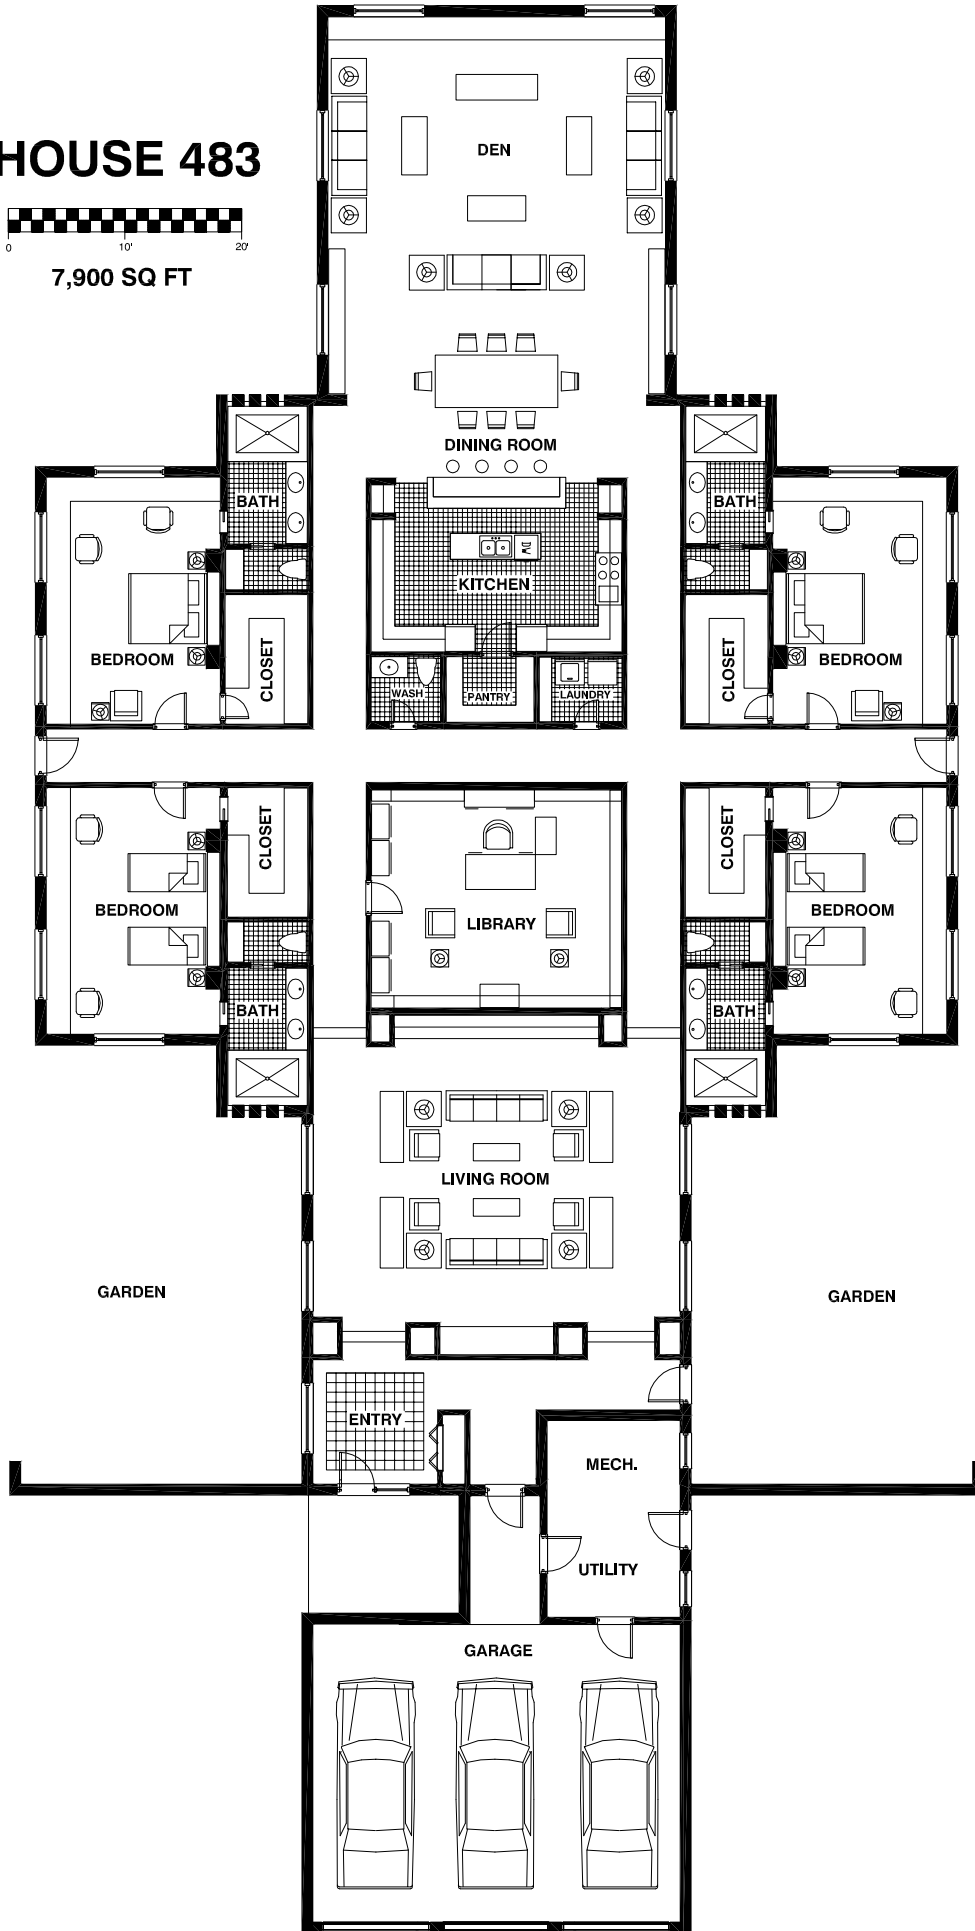

HOUSE 481

7,254 SQ. FT.

HOUSE 482

7,890 SQ. FT.

HOUSE 483

7,900 SQ FT

HOUSE 484

8,313 SQ FT TOTAL

HOUSE 485

7,150 SQ FT

GARAGE

MECH.

UTILITY

ENTRY

HOUSE 487

6,797 SQ. FT.

LIVING ROOM

KITCHEN

DINING ROOM

DEN

BEDROOM

CLOSET

BATH

BEDROOM

HOUSE 488

7,568 SQ FT