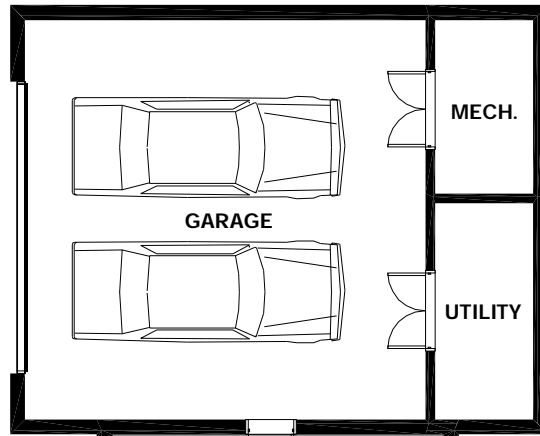

HOUSE 481

7,254 SQ. FT.

HOUSE 482

7,890 SQ. FT.

HOUSE 483

7,900 SQ FT

HOUSE 484

8,313 SQ FT TOTAL

HOUSE 485

7,150 SQ FT

GARAGE

MECH.

UTILITY

ENTRY

HOUSE 487

6,797 SQ. FT.

LIVING ROOM

KITCHEN

DINING ROOM

DEN

BEDROOM

CLOSET

BATH

BEDROOM