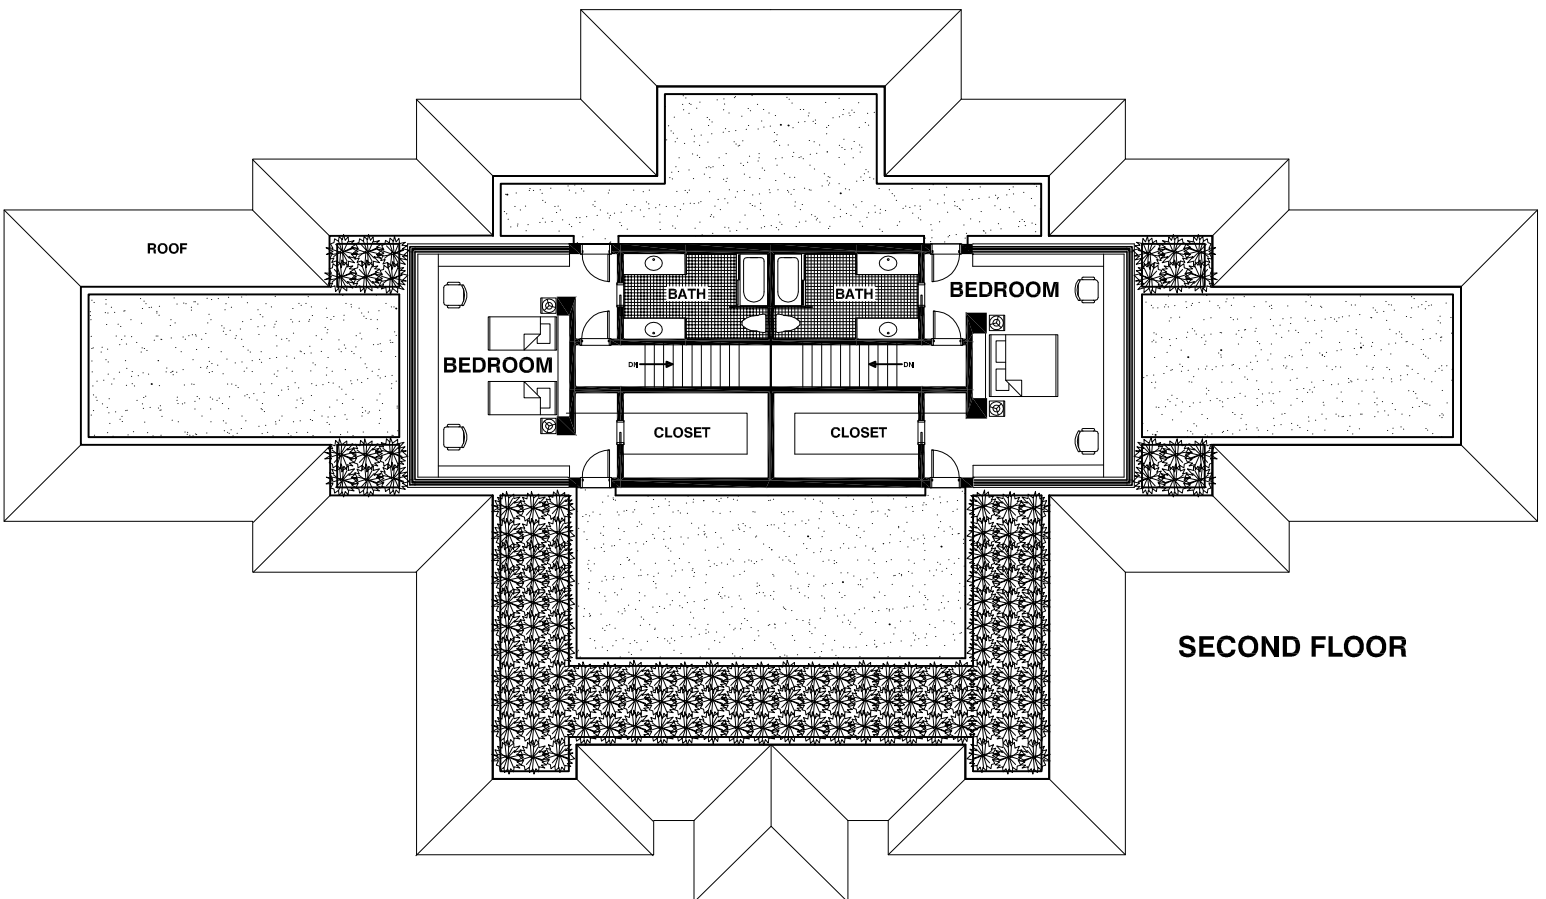

HOUSE 481

7,254 SQ. FT.

HOUSE 482

7,890 SQ. FT.

HOUSE 483

7,900 SQ FT

HOUSE 484

8,313 SQ FT TOTAL

HOUSE 485

7,150 SQ FT

GARAGE

MECH.

UTILITY

ENTRY

HOUSE 487

6,797 SQ. FT.

LIVING ROOM

KITCHEN

DINING ROOM

DEN

BEDROOM

CLOSET

BATH

BEDROOM

HOUSE 488

7,568 SQ FT